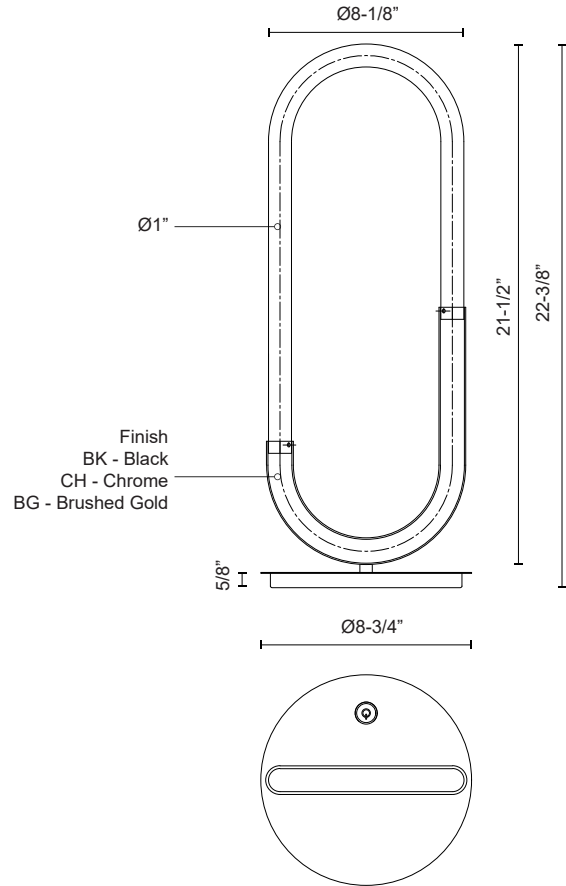

HURON TL95121

LAMPS

PROJECT

SPECIFICATION DETAILS

Fixture Dimensions	D8-3/4" x H22-3/8"
Light Source	LED with DC Driver
Wattage	11W
Total Lumens	850lm
Delivered Lumens	BG-702lm*
Voltage	120V
Color Temperature	3000K
CRI (Ra)	90CRI
Optional Color Temps	2700K - 5000K Available, Minimum Order Quantities Apply
LED Rated Life	50,000 hours
Dimming	100% - 10%, Touch dimmer
Diffuser Details	Frosted acrylic diffuser
Location	Dry
Base Dimensions	D8-3/4" x H3/4"
Paint Finish	BG01; BK01; CH01;

* For custom options, consult factory for details.

* For warranty information, please visit www.kuzcolighting.com/warranty

DESCRIPTION

Steel base with die-cast aluminum body, acrylic frosted tube, matte powder-coated or plated finish